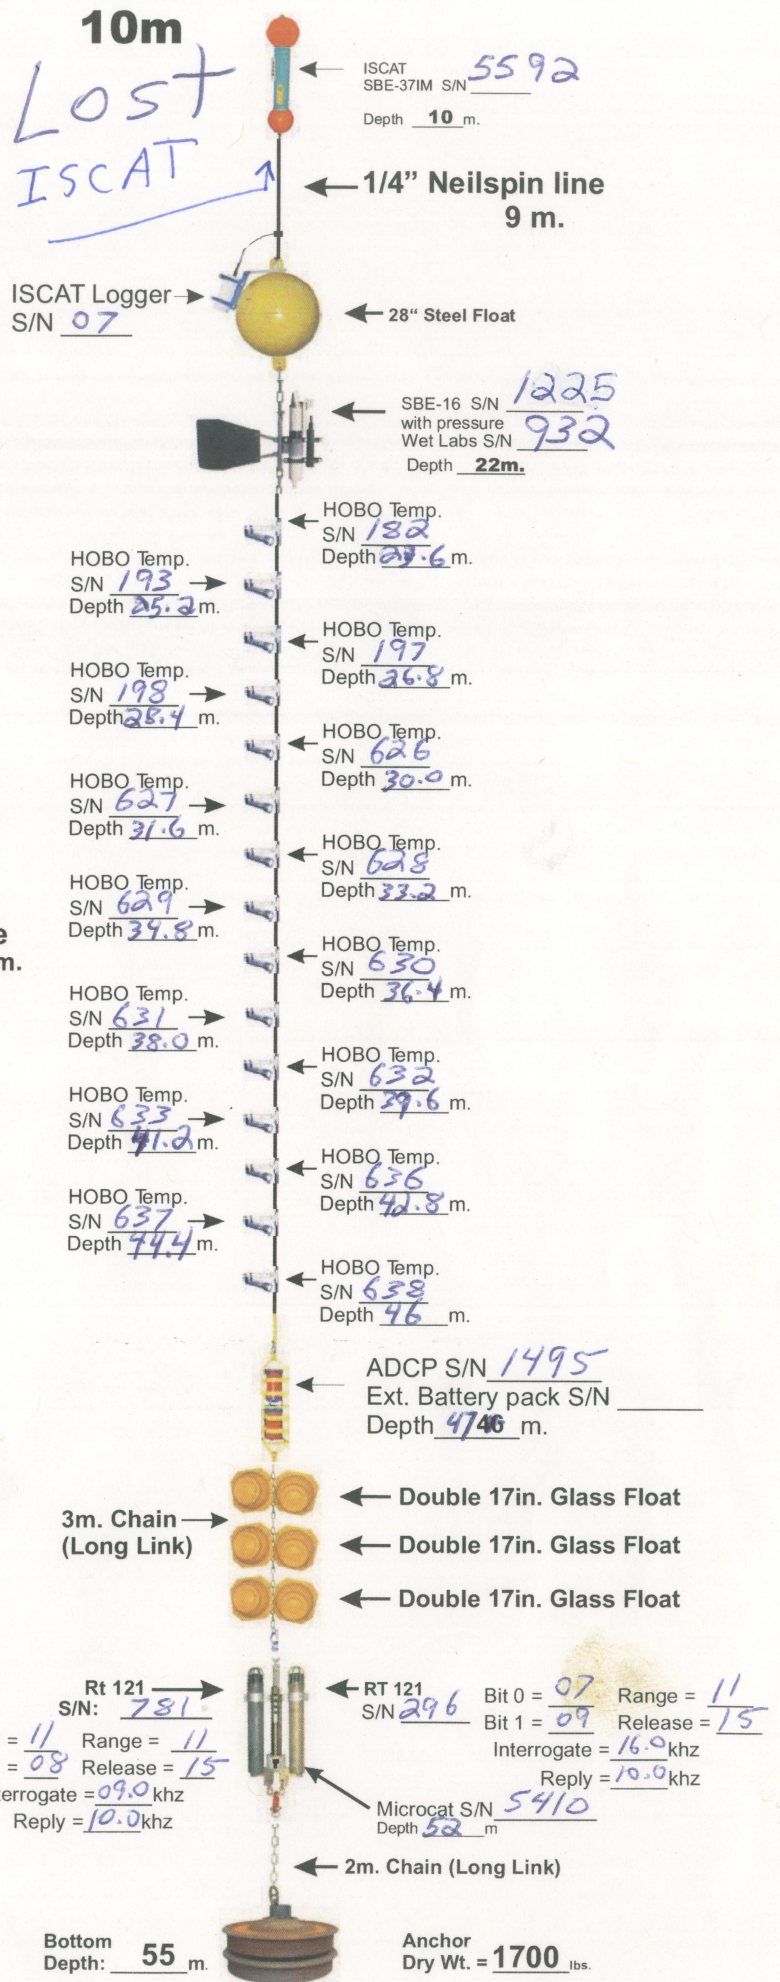

MOORING ID: C 55 - 08

Latitude: 60° 10.376 N.

Longitude: 170° 05.374 W.

Corrected Depth: 55.0 m.

BEST

5/16" Neilspin line
25 m.

Date Deployed: 10 July 08

Anchor Deploy Time: 1923