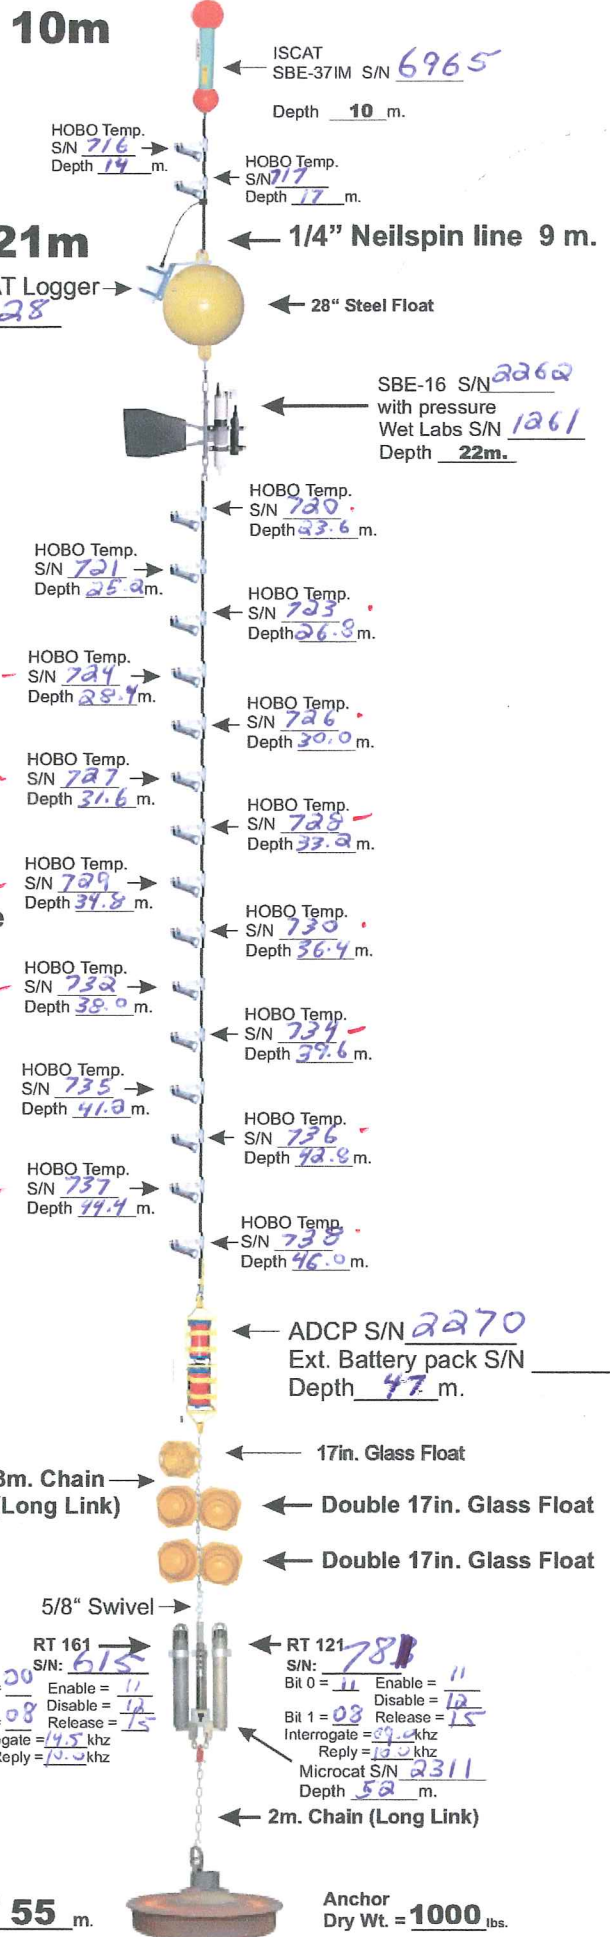

MOORING ID: C 55 - 09

Latitude: 60° 10.410 N.

Longitude: 170° 05.108 W.

Corrected Depth: 56.0 m.

**BEST
2009**

5/16" Neilspin line
25 m.

Deploy Date: 12 July 09

Anchor Deploy Time: 0634

Bottom Depth: 55 m.

Anchor Dry Wt. = 1000 lbs.