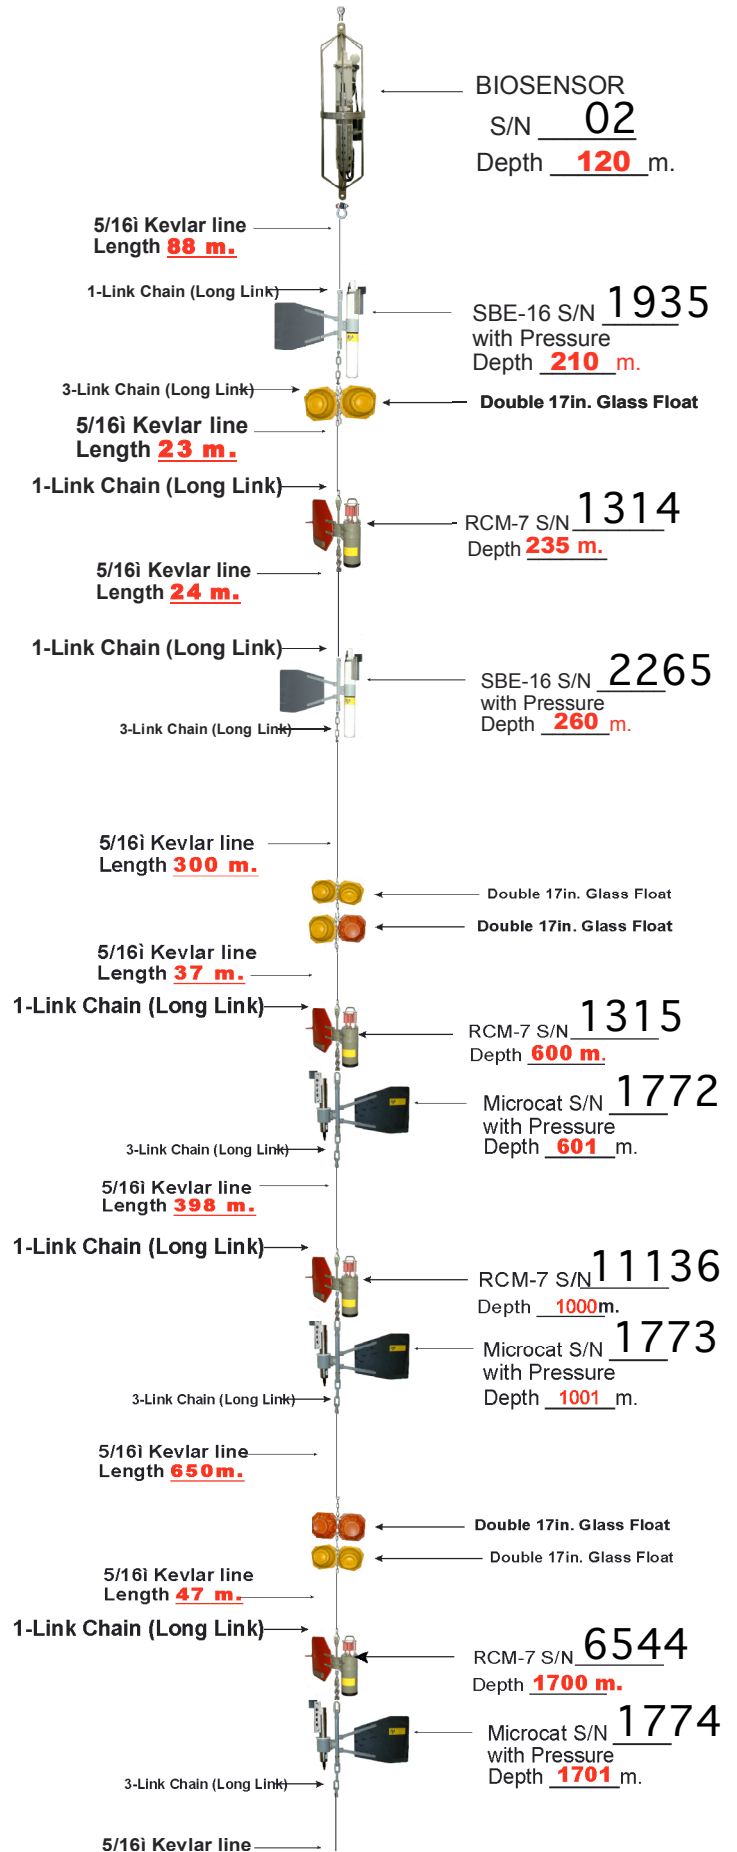

# MOORING ID: **NP 05**

Latitude: 89° 15.172' North

Longitude: 064° 41.509' East

Corrected Depth: 4345 m.

**NORTH  
POLE  
Page 1**

**Depths in Red  
are Design Depths**

MOORING ID: **NP 05**

**NORTH  
POLE  
Page 2**

MOORING ID: **NP 05**

**NORTH  
POLE  
Page 3**

**Depths in Red  
are Design Depths**

Deploy Date: **22 April 2005**

Anchor Deploy Time: **0400 UTC**