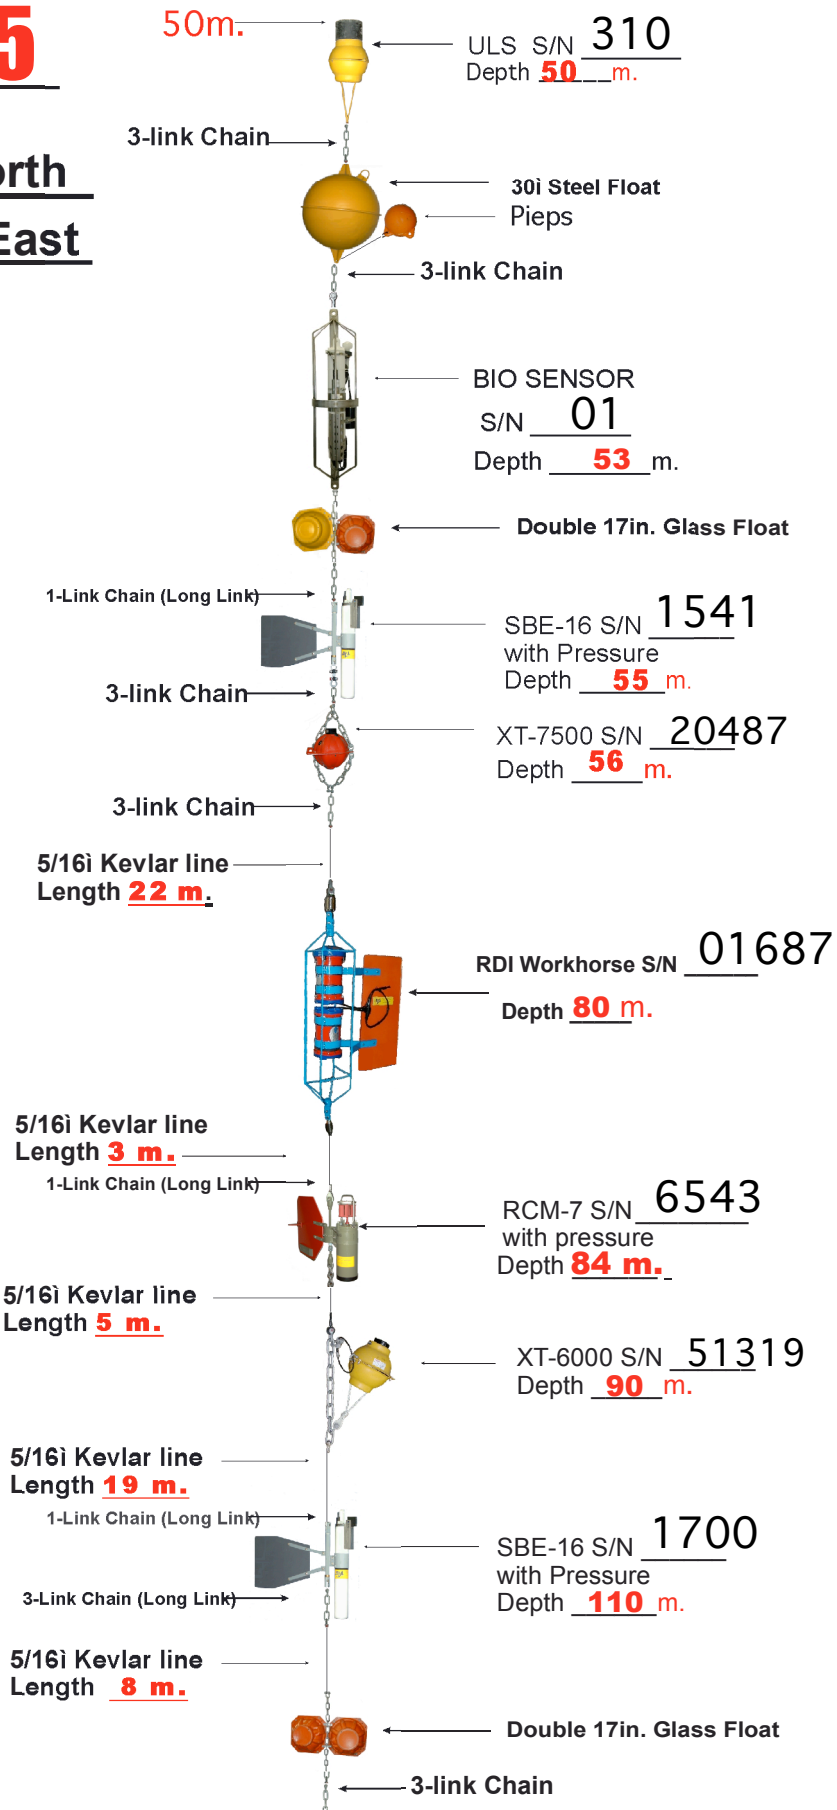

# MOORING ID: **NP 05**

Latitude: 89° 15.172' North

Longitude: 064° 41.509' East

Corrected Depth: 4345 m.

**NORTH  
POLE  
Page 1**

**Depths in Red  
are Design Depths**

MOORING ID: **NP 05**

**NORTH  
POLE  
Page 2**

MOORING ID: **NP 05**

**NORTH  
POLE  
Page 3**

**Depths in Red  
are Design Depths**

Deploy Date: **22 April 2005**

Anchor Deploy Time: **0400 UTC**