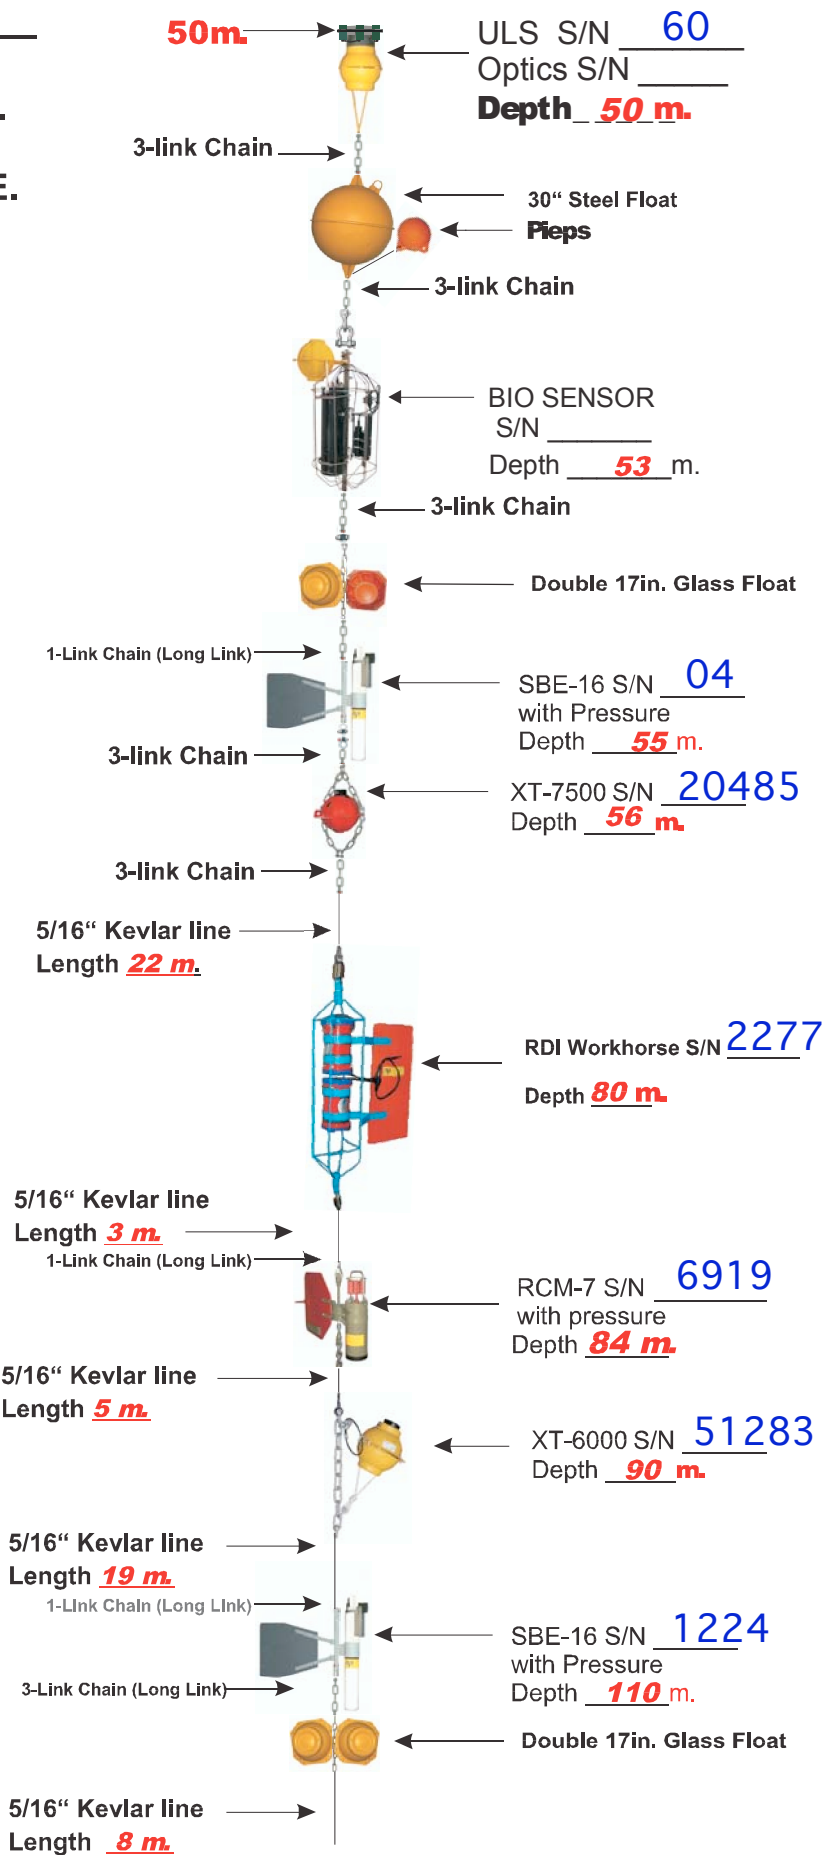

MOORING ID: NP 06

Latitude: 89° 20.810 N.

Longitude: 77° 07.208 E.

Corrected Depth: 4315m.

NORTH POLE Page 1

At Depth: 2006-4-24/0805Z

Release: 2008-4-11/0155Z

MOORING ID: NP 06

**NORTH
POLE
Page 2**

MOORING ID: NP 06

**NORTH
POLE
Page 3**

Deploy Date: 24 April 2006

Anchor Deploy Time: 0805Z

Release Date: 11 April 2008

Release Time: 0155Z