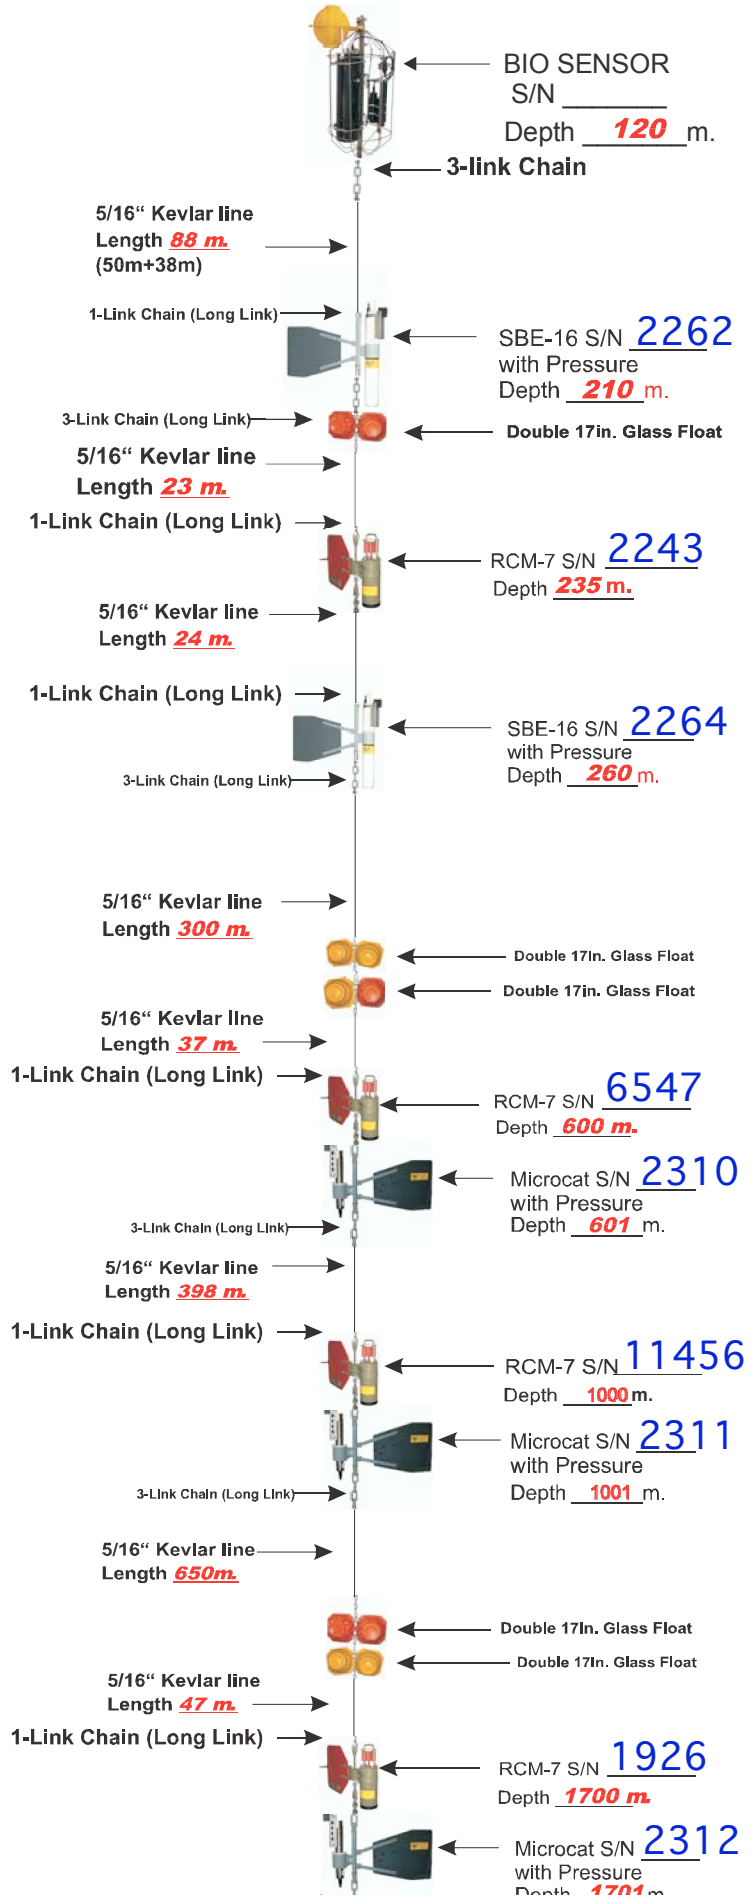

MOORING ID: NP 06

Latitude: 89° 20.810 N.

Longitude: 77° 07.208 E.

Corrected Depth: 4315m.

NORTH POLE Page 1

At Depth: 2006-4-24/0805Z

Release: 2008-4-11/0155Z

MOORING ID: NP 06

**NORTH
POLE
Page 2**

MOORING ID: NP 06

**NORTH
POLE
Page 3**

Deploy Date: 24 April 2006

Anchor Deploy Time: 0805Z

Release Date: 11 April 2008

Release Time: 0155Z