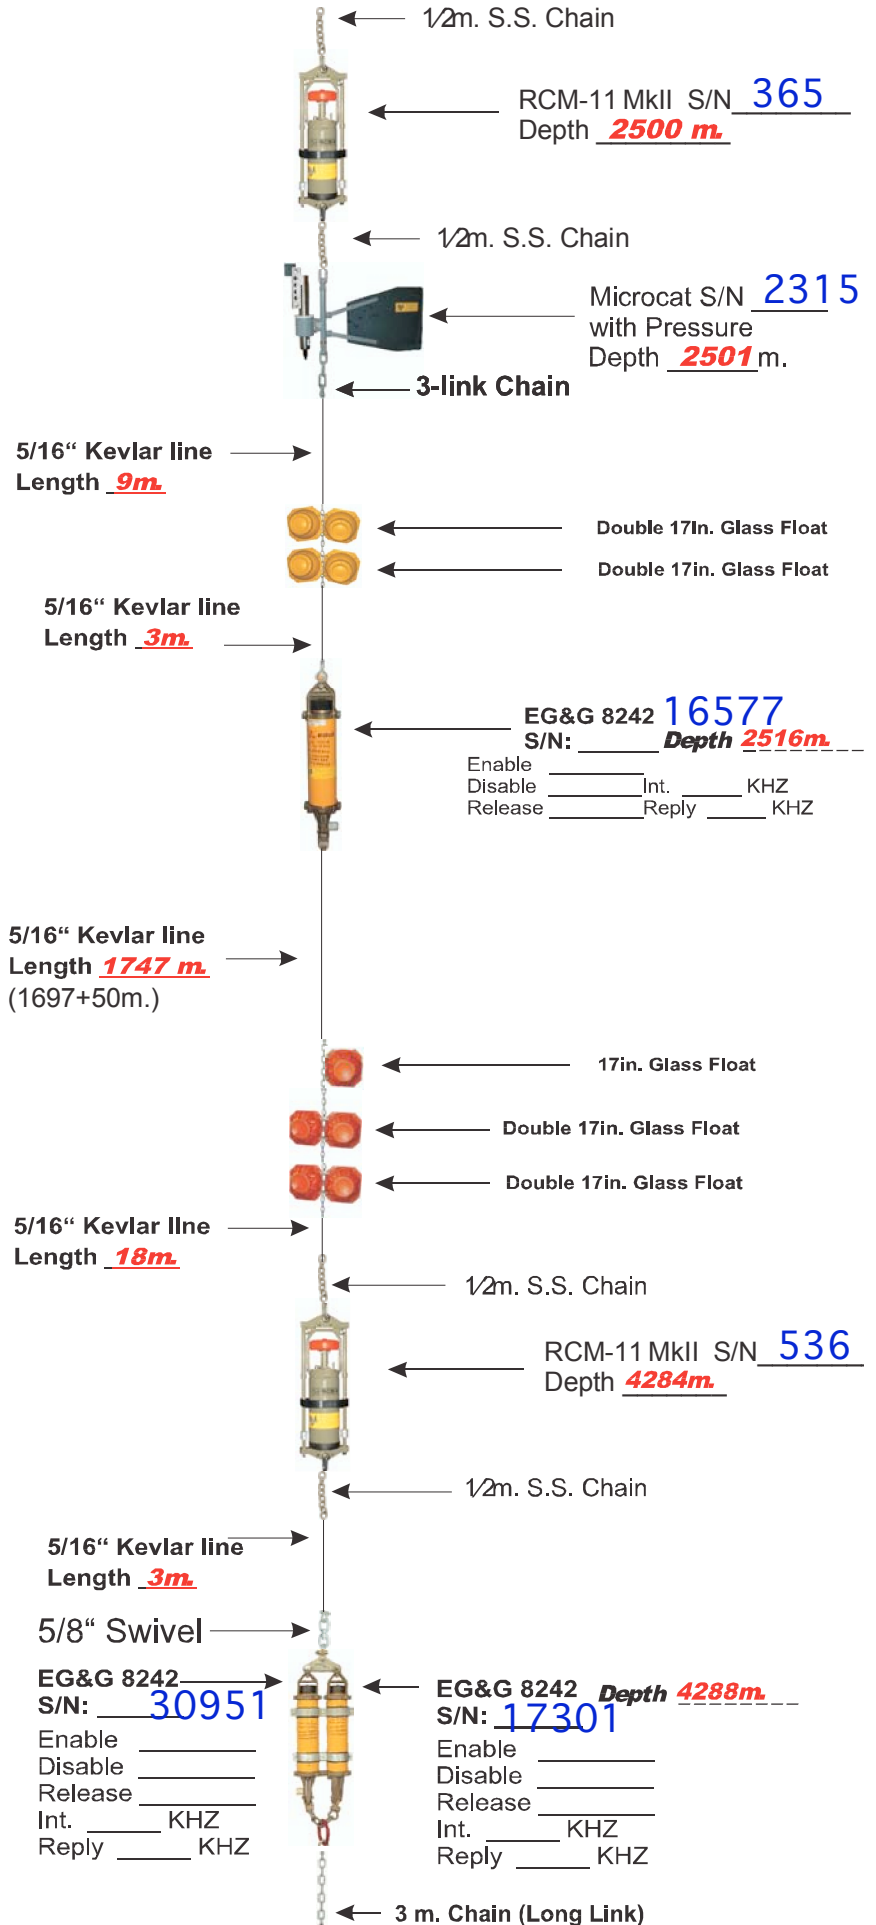

MOORING ID: NP 06

Latitude: 89° 20.810 N.

Longitude: 77° 07.208 E.

Corrected Depth: 4315m.

NORTH POLE Page 1

At Depth: 2006-4-24/0805Z

Release: 2008-4-11/0155Z

MOORING ID: NP 06

**NORTH
POLE
Page 2**

MOORING ID: NP 06

**NORTH
POLE
Page 3**

Deploy Date: 24 April 2006

Anchor Deploy Time: 0805Z

Release Date: 11 April 2008

Release Time: 0155Z