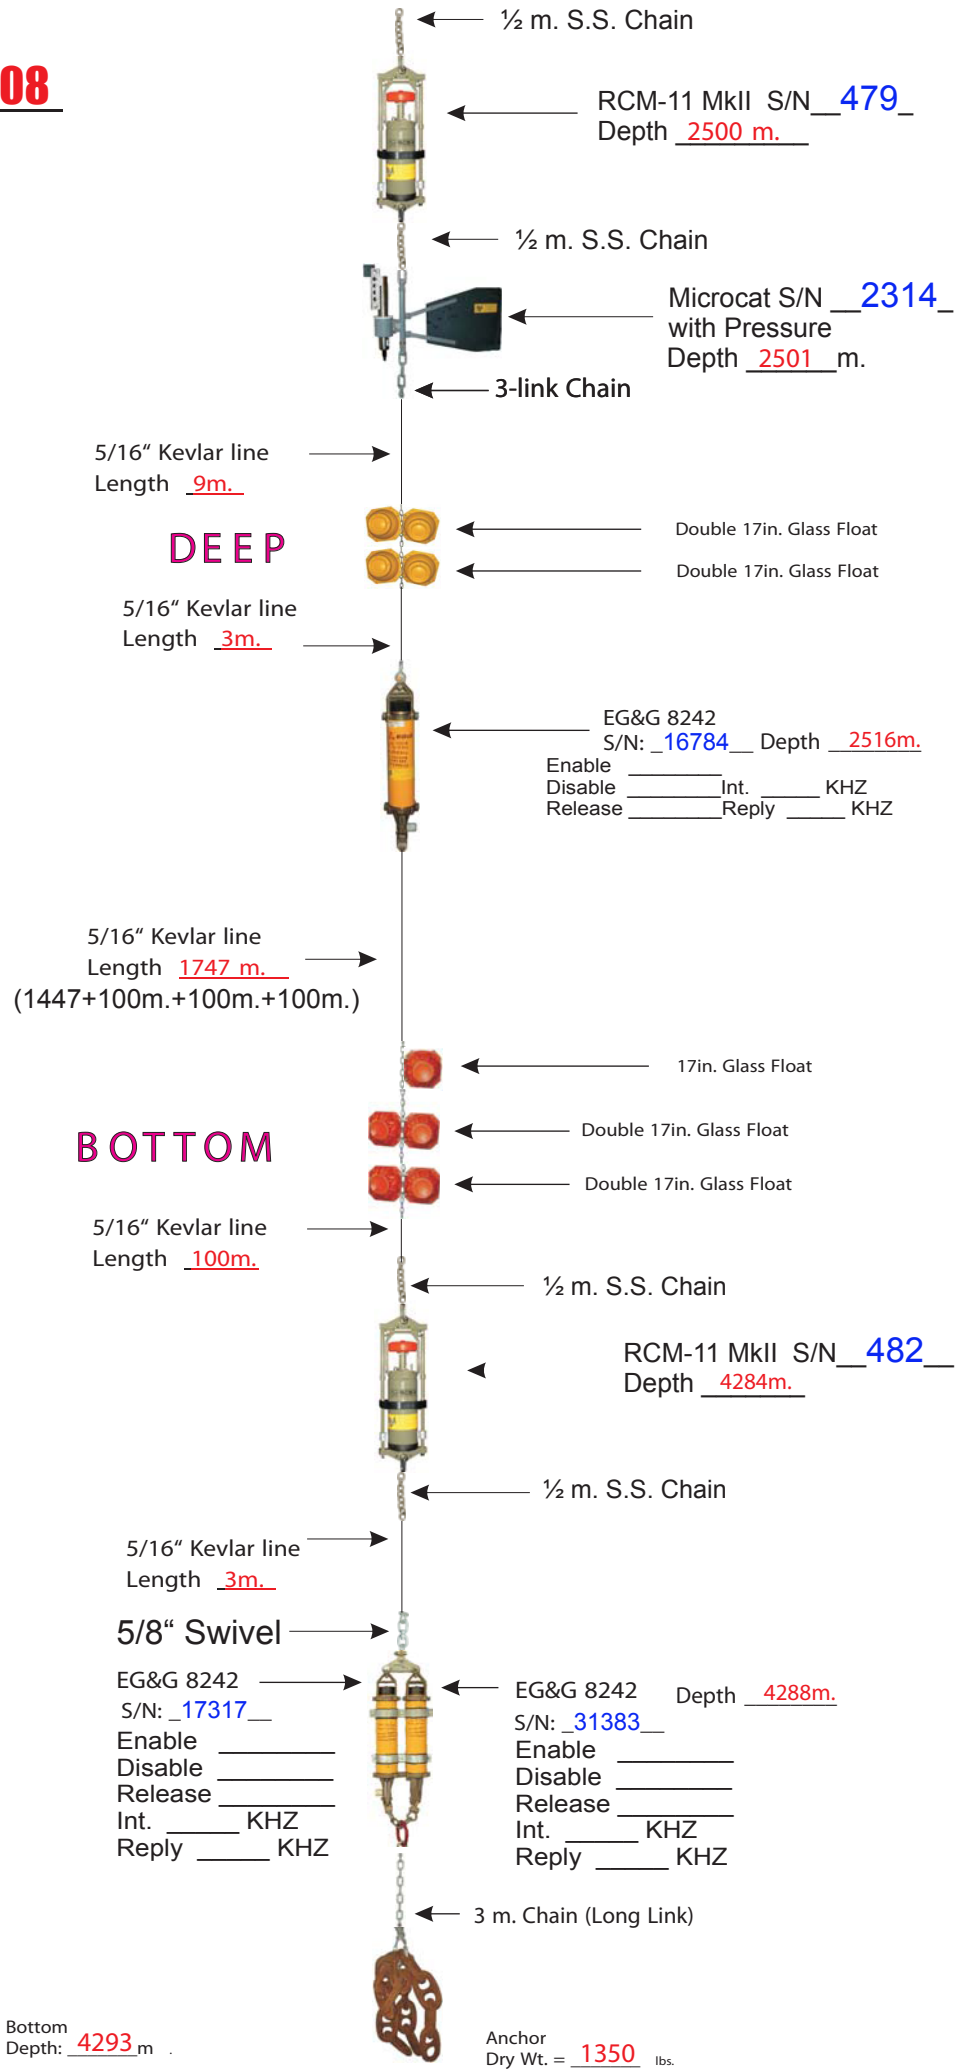

**MOORING ID: NP 08**

Latitude: 89° 31.527\_N

Longitude: 084° 22.488\_E

Corrected Depth: 4304\_m.

**NORTH  
POLE  
Page 1**

**MOORING ID:** NP 08

# NORTH POLE Page 2

**MOORING ID:** NP 08

# NORTH POLE Page 3

**DEEP**

**BOTTOM**

Deploy Date: 17 April 2008

Anchor Deploy Time: 1059UTC

Bottom  
Depth: 4293 m

Anchor  
Dry Wt. = 1350 lbs.