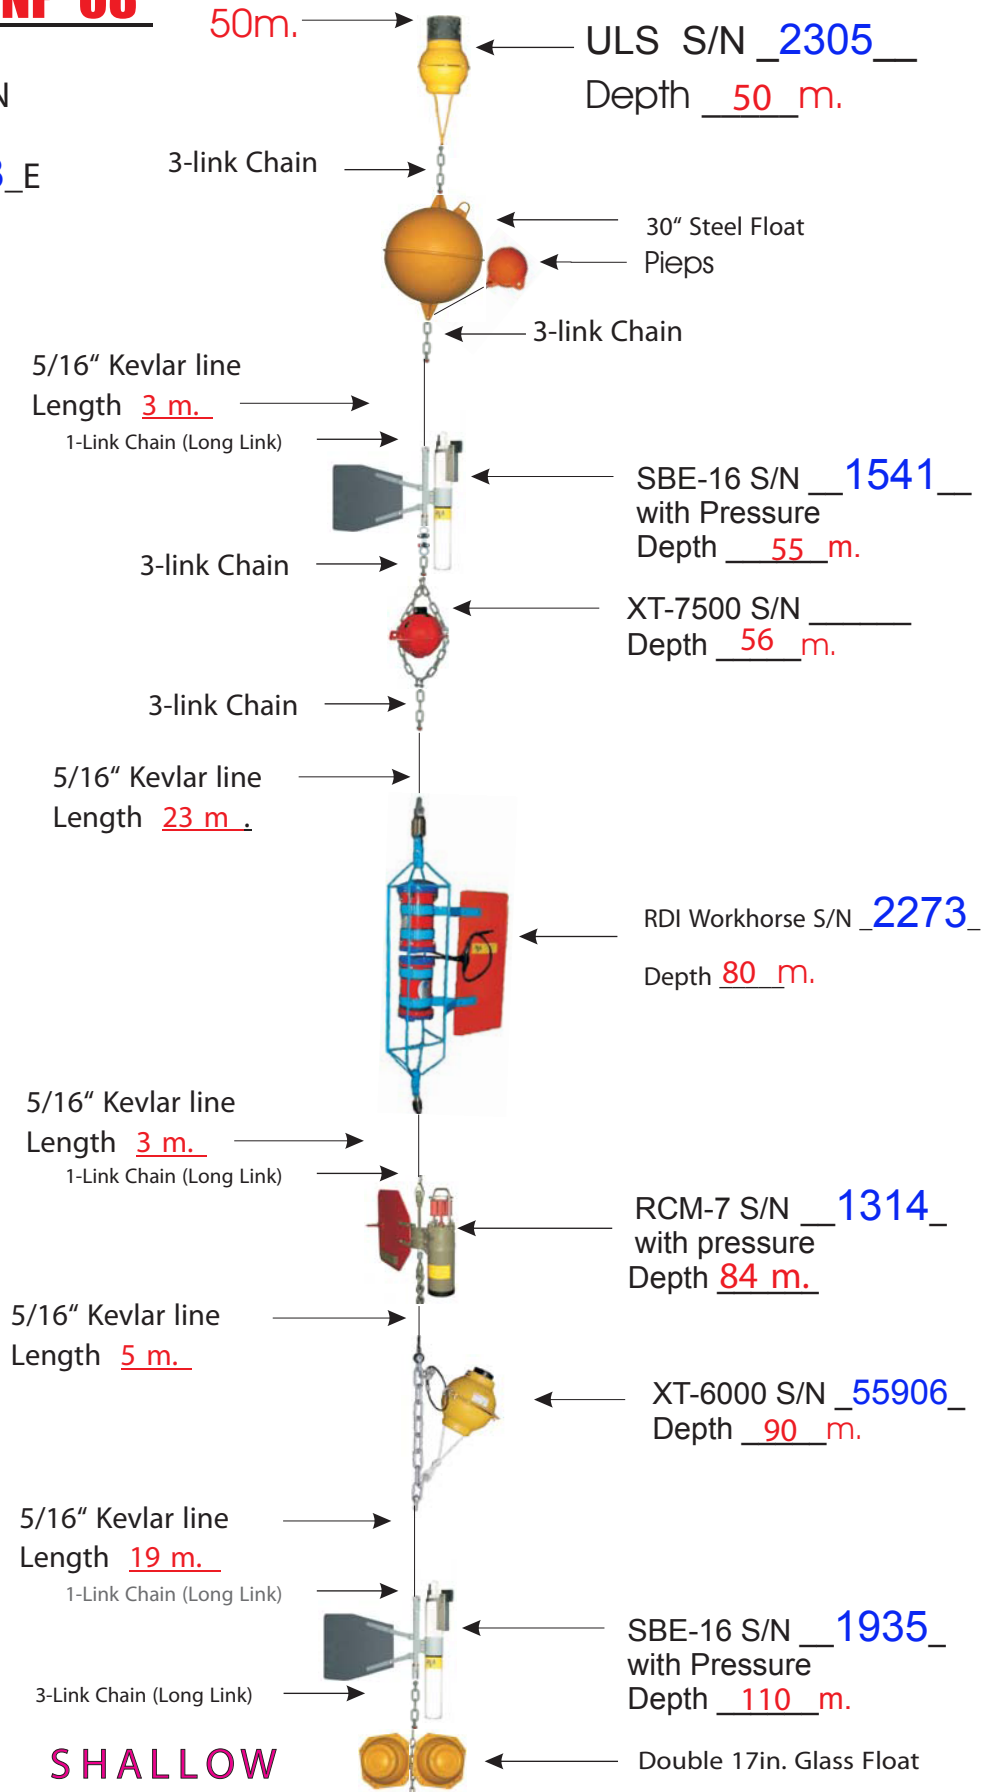

**MOORING ID: NP 08**

Latitude: 89° 31.527\_N

Longitude: 084° 22.488\_E

Corrected Depth: 4304\_m.

**NORTH  
POLE  
Page 1**

**MOORING ID:** NP 08

# NORTH POLE Page 2

**MOORING ID:** NP 08

# NORTH POLE Page 3

**DEEP**

**BOTTOM**

Deploy Date: 17 April 2008

Anchor Deploy Time: 1059UTC

Bottom  
Depth: 4293 m

Anchor  
Dry Wt. = 1350 lbs.