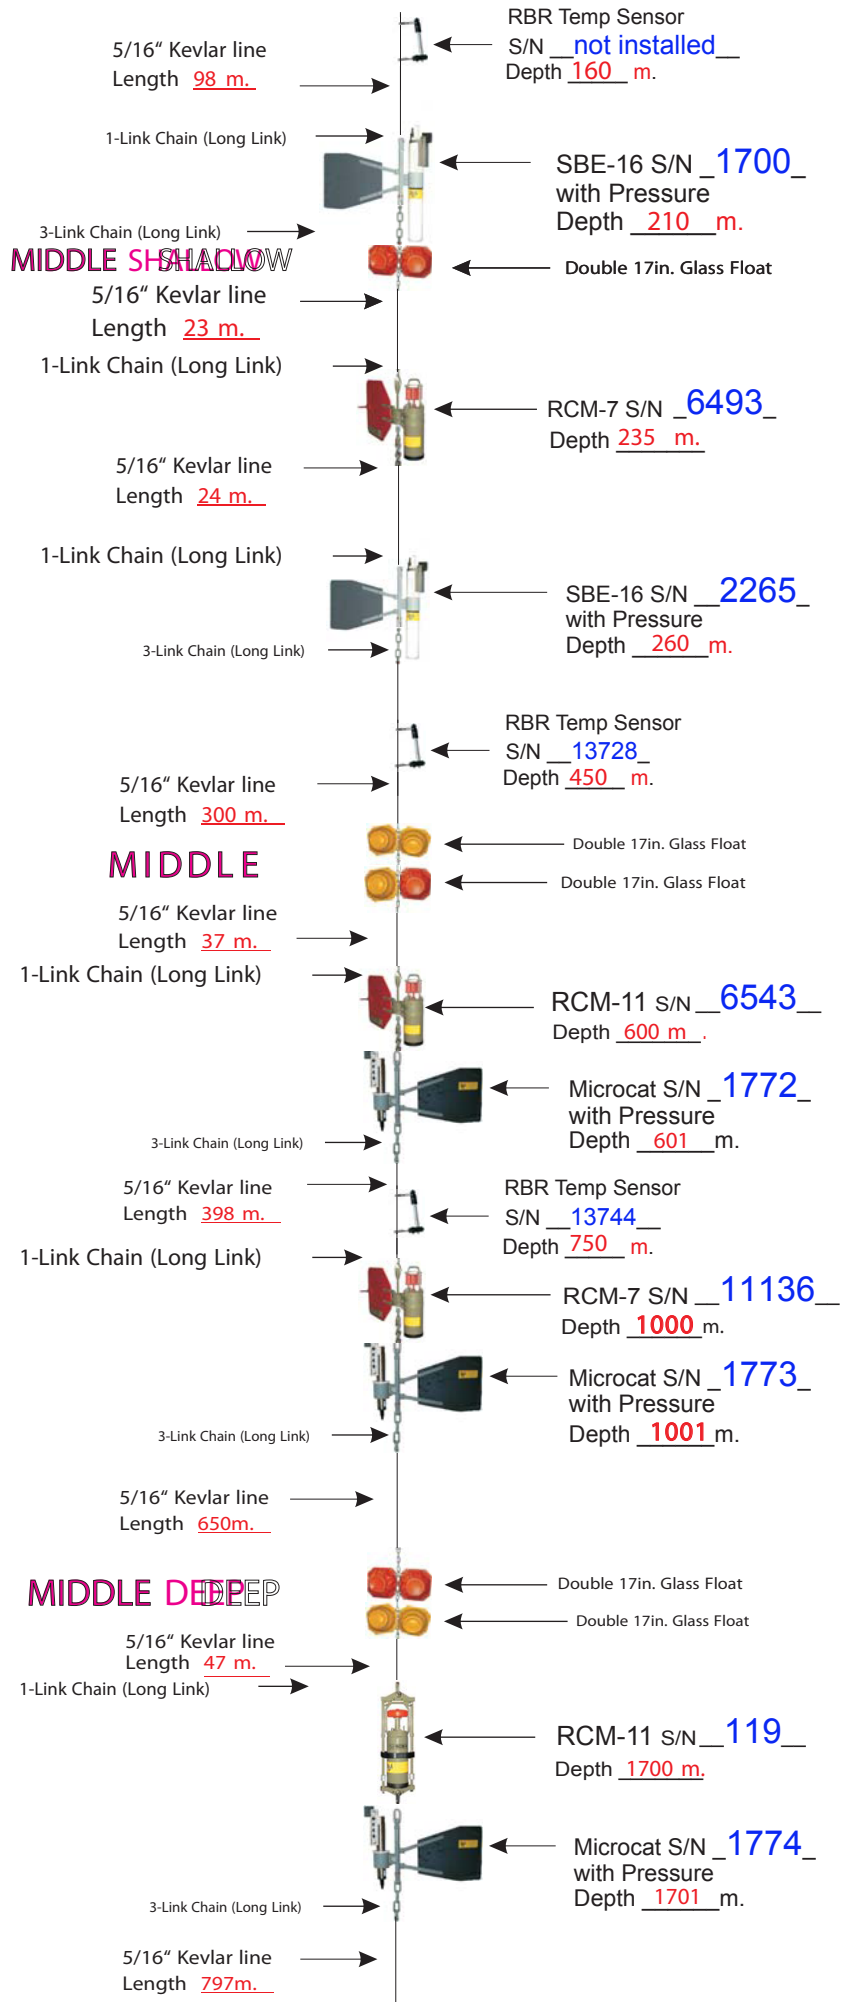

**MOORING ID: NP 08**

Latitude: 89° 31.527\_N

Longitude: 084° 22.488\_E

Corrected Depth: 4304\_m.

**NORTH  
POLE  
Page 1**

**MOORING ID:** NP 08

# NORTH POLE Page 2

**MOORING ID:** NP 08

# NORTH POLE Page 3

**DEEP**

**BOTTOM**

Deploy Date: 17 April 2008

Anchor Deploy Time: 1059UTC

Bottom  
Depth: 4293 m

Anchor  
Dry Wt. = 1350 lbs.